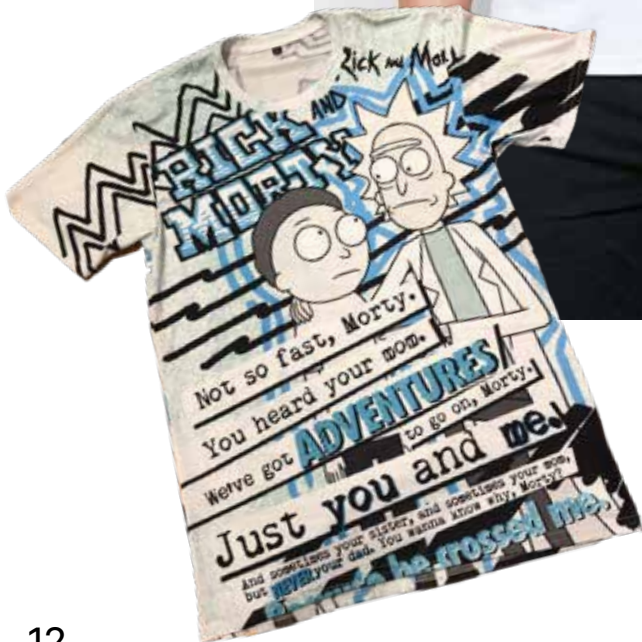

65/35 POLYESTER RAYON JERSEY

\*PRINT APPEARS MUTED IN COLOR

SIZING: XS - 3XL

**\$26.35**

12 - 149 UNITS

**\$24.65**

150-999 UNITS

**\$22.95**

1,000+ UNITS

style no.

**216**

**CREW TEE  
CYCLE W/FLATLOCK**

POLYESTER JERSEY

SIZING: XS - 2XL

<b>\$29.45</b>	12 - 149 UNITS
<b>\$27.55</b>	150-999 UNITS
<b>\$25.65</b>	1,000+ UNITS

style no.