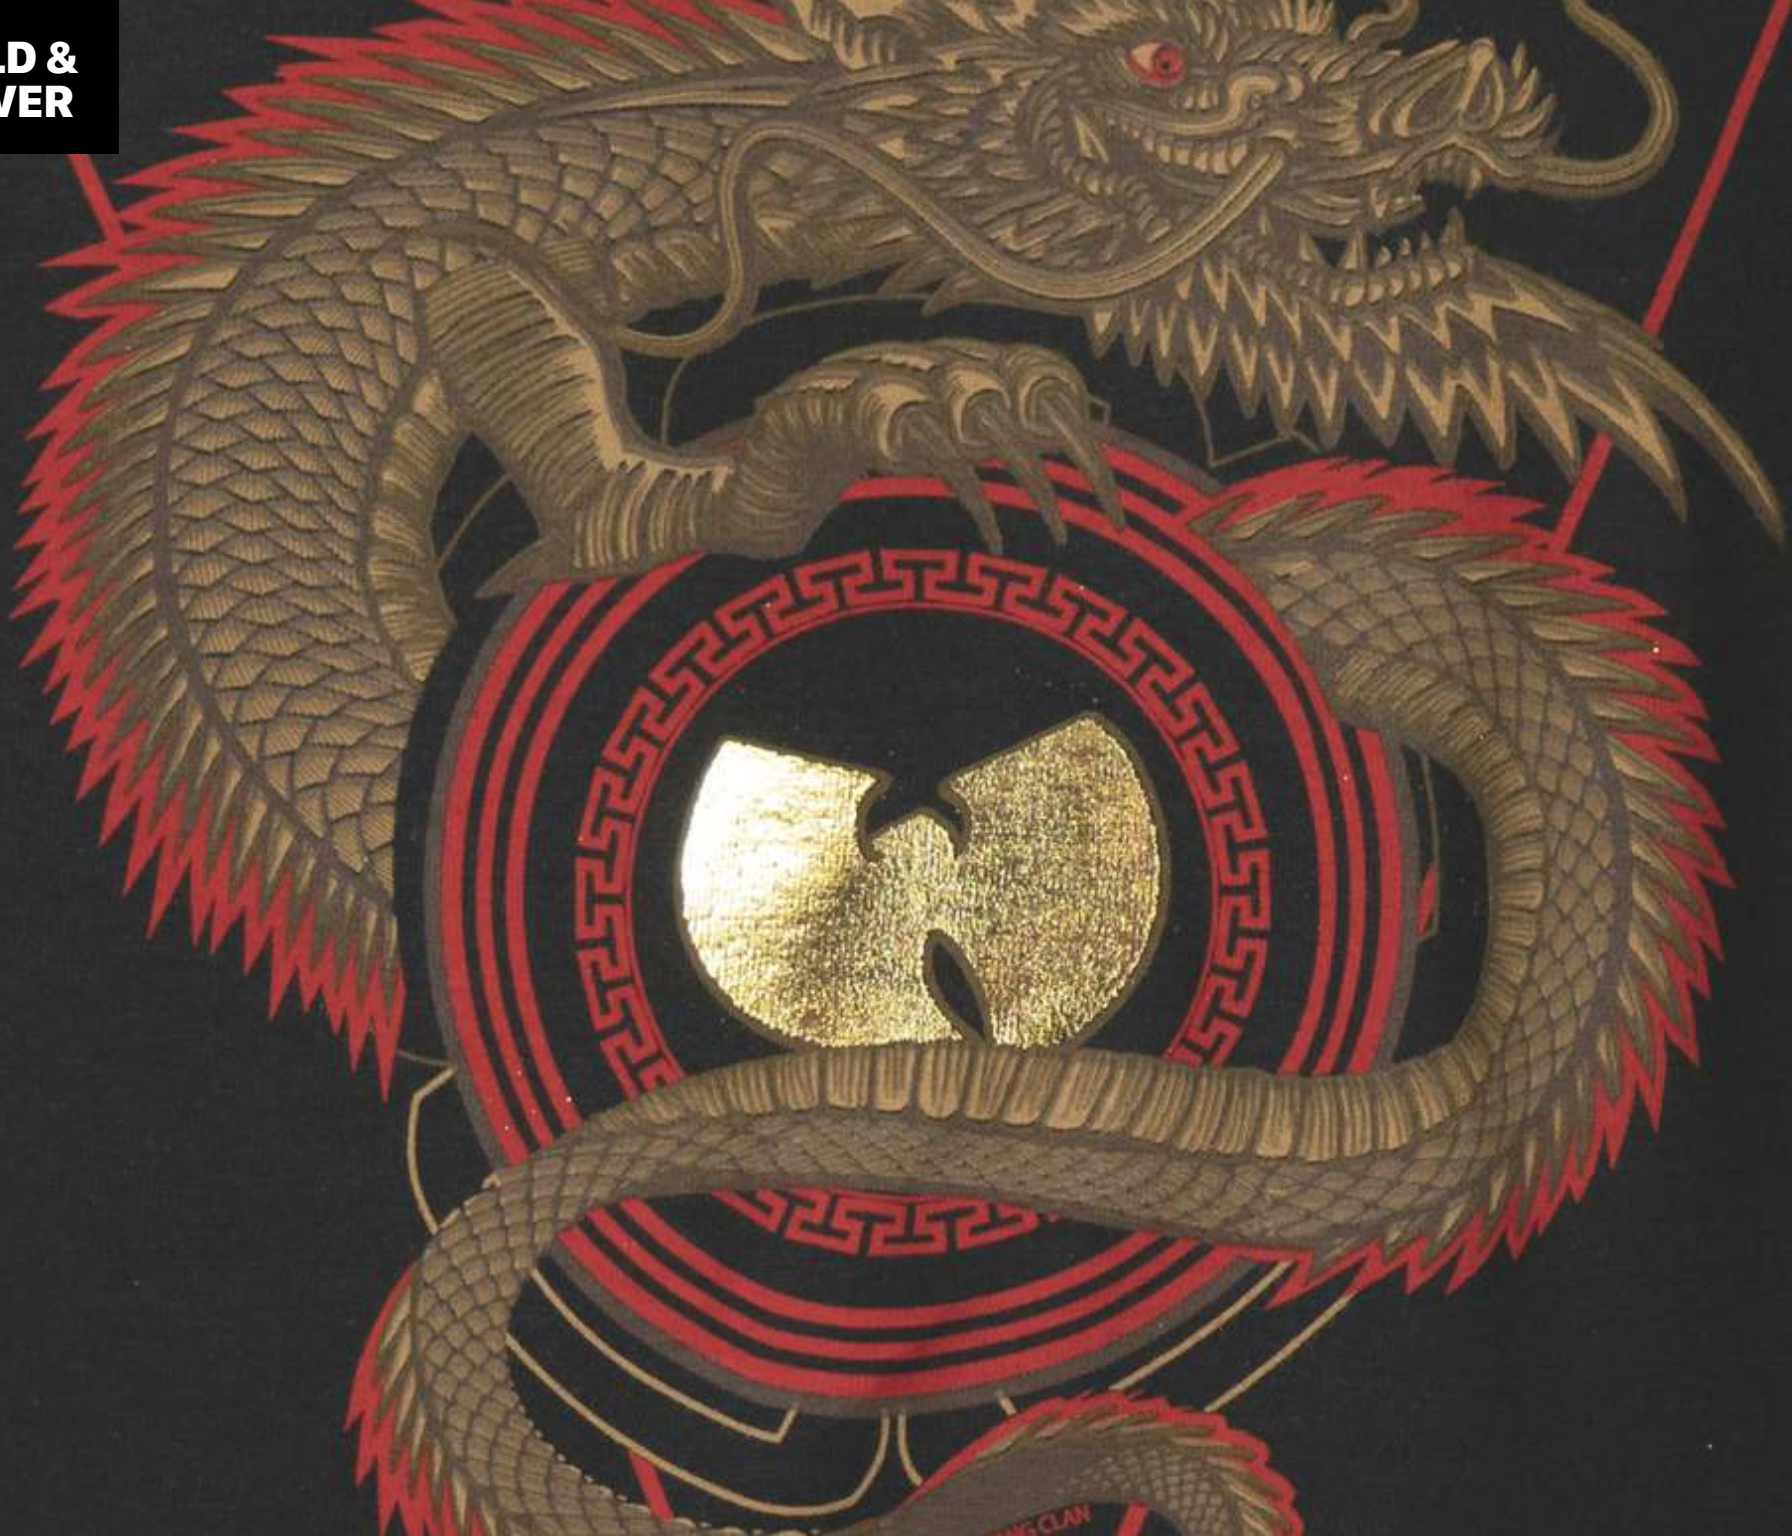

20
22

FOIL CATALOG

(BY) CULTURE STUDIO

CONTENTS

Foil Types	04
Gold & Silver	04
Color	06
Holographic	08
Pattern	10

(BY) CULTURE STUDIO

**GOLD &
SILVER**

COLOR